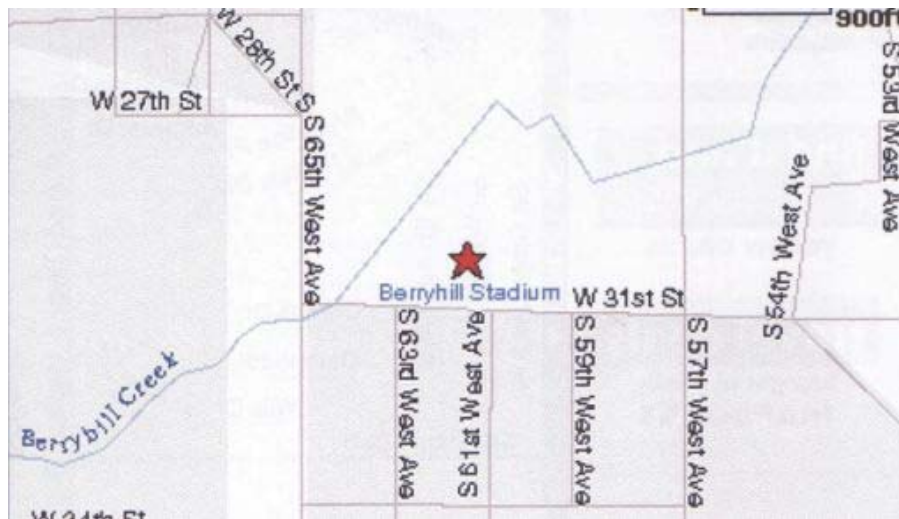

Saturday, (October 8, 2005) vs. Berryhill

At: **Berryhill High School Stadium**

Players Arrival Time

No Later than **1:00 pm**

Game Time 2:00 pm

Berryhill High School Stadium

Take Highway 64 or 51 east to Highway 97 at Sand Springs.
Go South for 3 miles on Highway 97 to W 41st Street (Wal-mart is on the left).
Go East on W 41st Street (Country Club) for 2.9 miles to 65th West.
Go North on 65th West for 1 mile.
The stadium is on the north side of 31st.

Berryhill Creek, OK
US

SEND TO PRINTER

Back