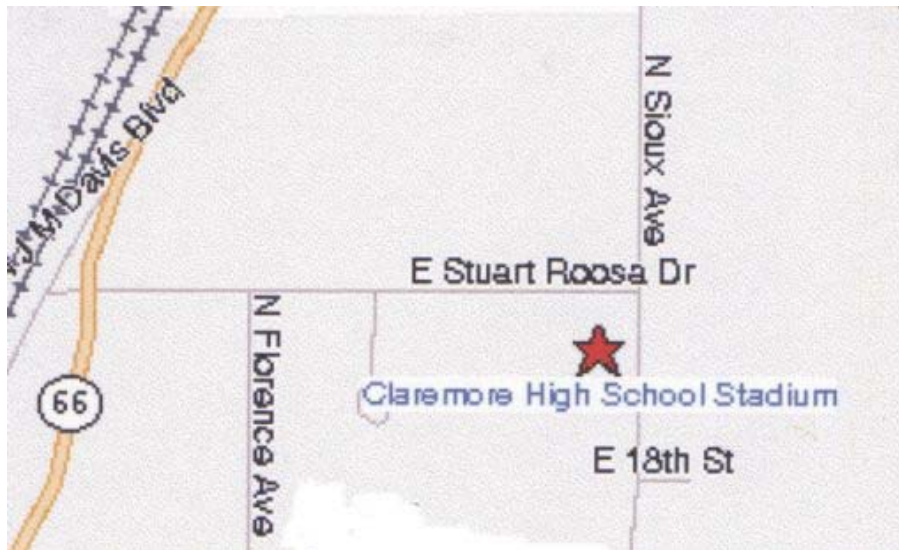

Saturday, October 22, 2005

vs Claremore Red (*110 miles*)

Participant need to be there

NO LATER THAN 10:00 am

Game time 11:00 am

If you never been here before please leave early!

AT Claremore High School Stadium

Located at 1900 North Sioux

It may be reached by traveling NORTH on Oklahoma 66 and turning right on East Stuart Roosa Drive.

At the "T" intersection with North Sioux, turn right and go one block SOUTH

The stadium which will be on your right.

Claremore

MAPQUEST

[23000-23099]S HIGHWAY 66
 CLAREMORE, OK
 74017, US

SEND TO PRINTER

Back

©2002 MapQuest.com, Inc.; ©2002 GDT, Inc.

All rights reserved. Use Subject to License/Copyright

NAVTECH
 ON BOARD