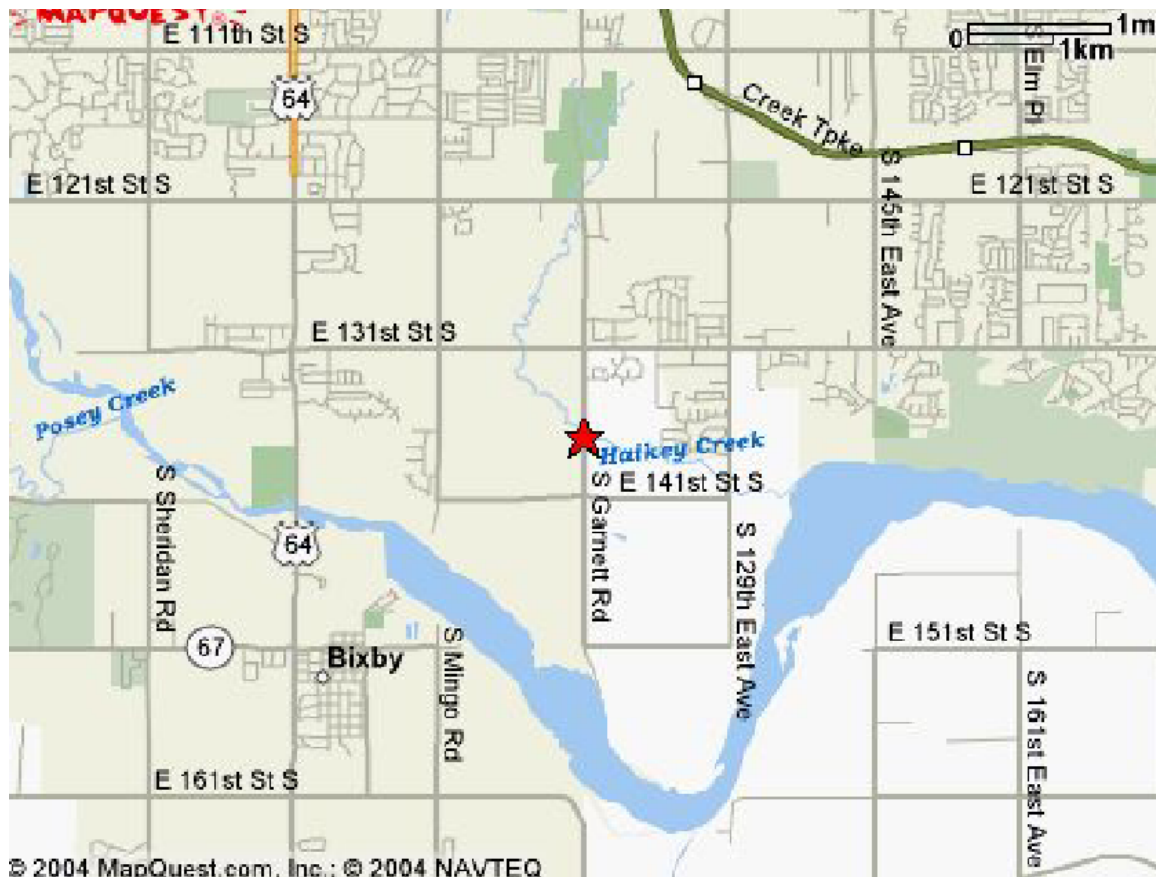

Scrimmage Saturday 20th, at [RBW Field 1](#), Near Bixby

**Team needs to be there at 7:00am**

Scrimmage begins @8:00am

Scrimmage Pools

**Field 1**

**Saturday 8:00 am**

1. HASKELL
2. **STILLWATER BLACK**
3. BIXBY WHITE
4. S.S. BLACK
5. SAPULPA
6. COLLINSVILLE BLACK

**Field 2**

**Saturday 8:00 am**

1. LOCUST GROVE
2. E. TULSA GOLD
3. B.K. WHITE
4. OWASSO RED
5. WAGONER
6. JENKS WHITE

RBW fields are located at the red star on S. Garnett Road.

Link to map: <http://www.youthfootball.com/maps/rbwmap.pdf>