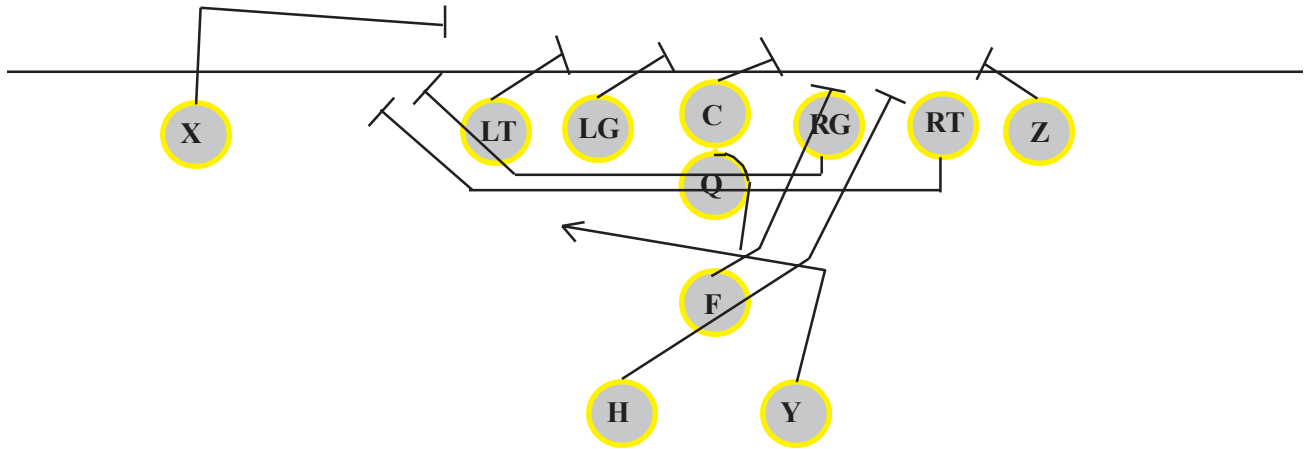

Cyber Coach Free Resource

Public Domain Document

Cover Sheet: cc_O_MD01

Date published to web: 7/06/2005
Courtesy of: Cyber Coach

Document Title: MD1
Season(s) used:
Age Group: 8 yrs and older
Grade(s): 3rd and above

Description: Mis-direction plays. A series of mis-direction plays run out of various offensive formations.

Courtesy of Cyber_Coach: <http://www.cyber-shack.net/CyberCoach/>

45 Cross Buck

Wishbone

42 Delay

Wishbone